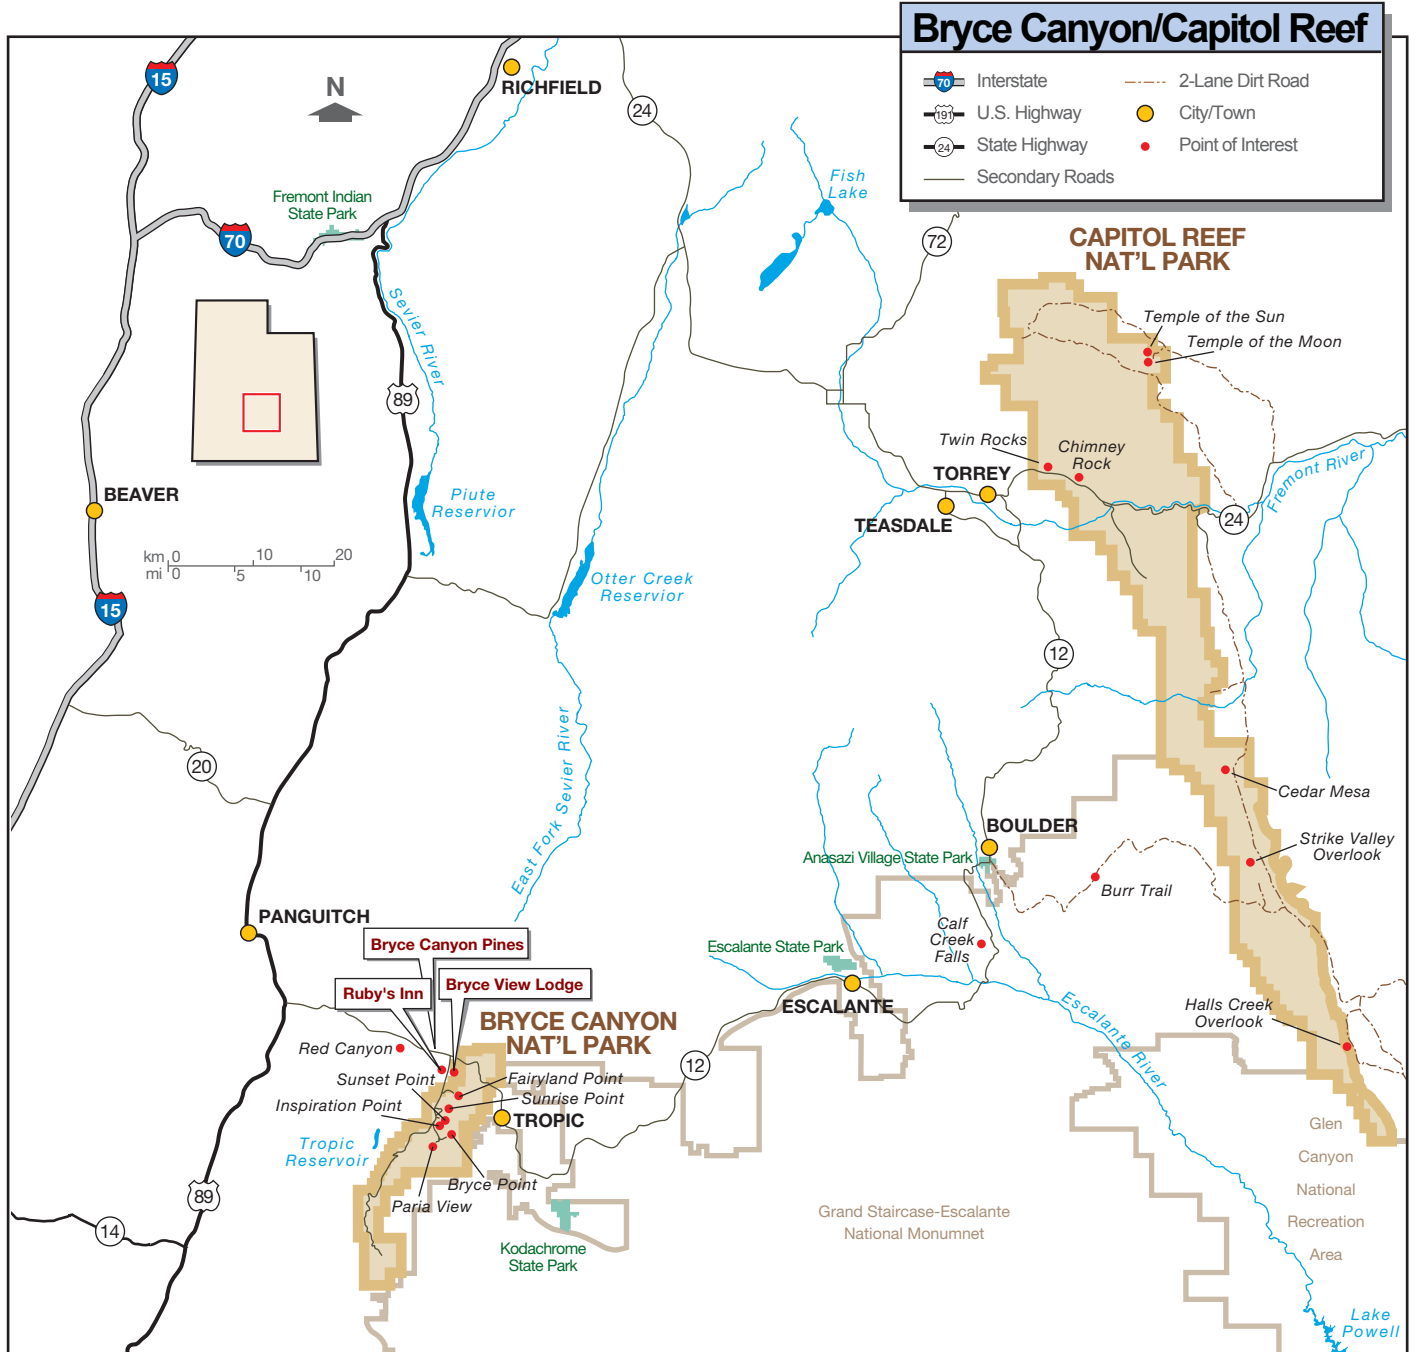

**BRYCE CANYON PINES**  
 — RESORT —  
 Call 1.800.892.7923  
 www.brycecanyonmotel.com

**RUBY'S INN**  
 EST. 1916  
 rubysin.com 1.866.866.6616

bryceviewlodge.com • 888.279.2304

**Bryce View Lodge**