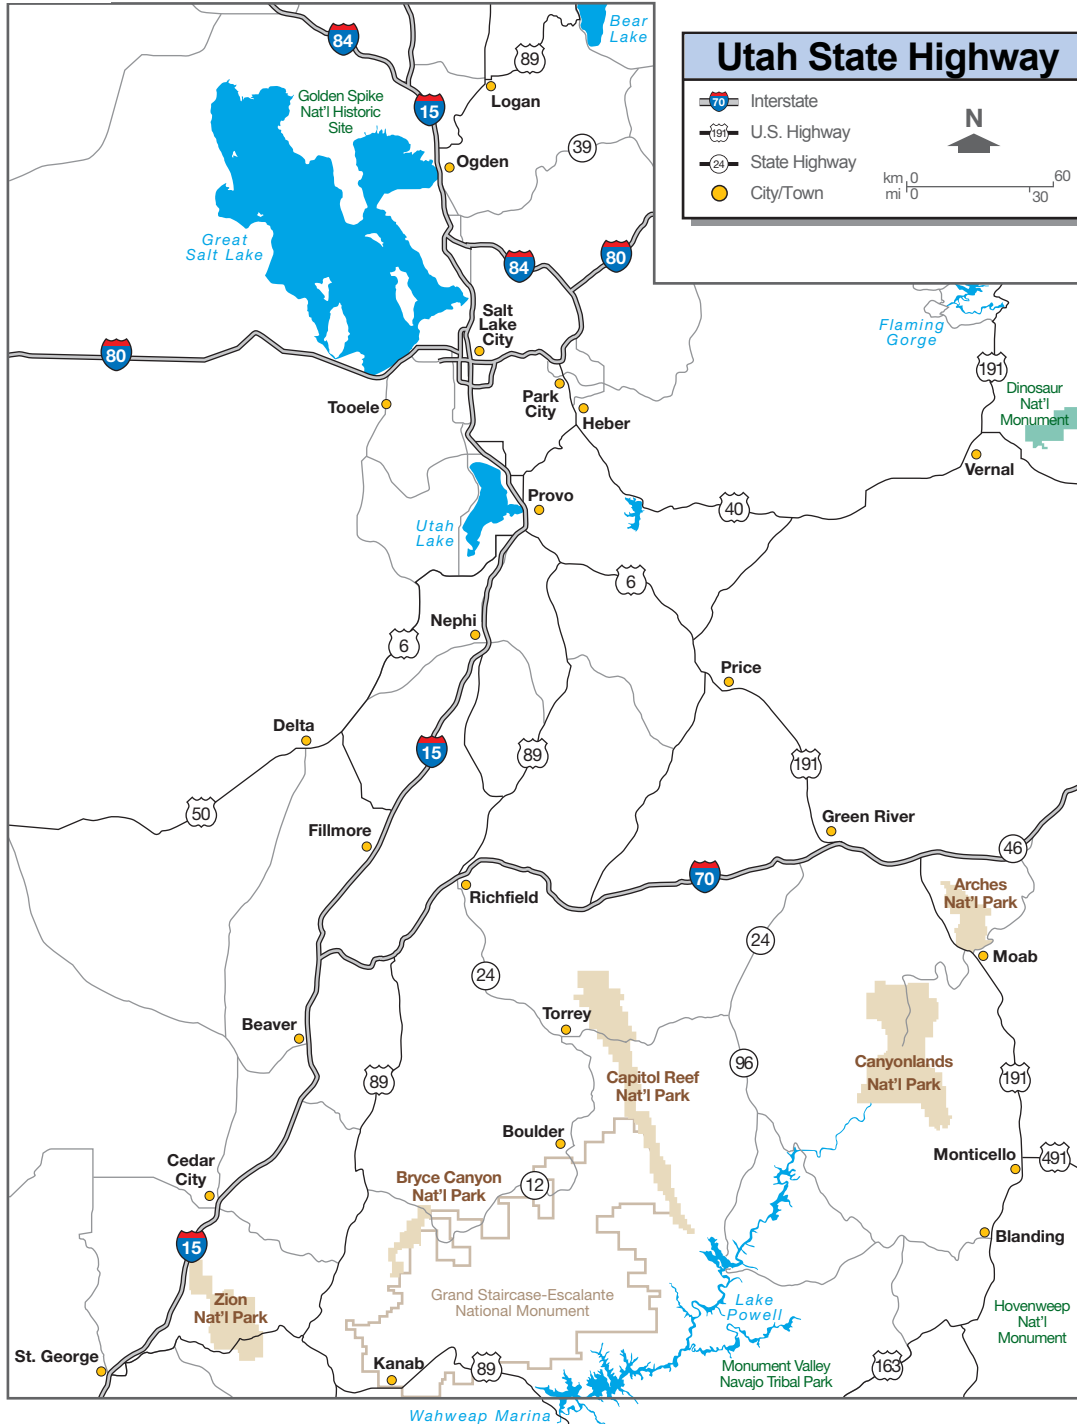

MOAB
 UTAH'S ADVENTURE CAPITOL
1 800-635-6622
 Information Center on the corner of Center & Main
www.discovermoab.com

SORREL RIVER RANCH
 resort & spa
 Toll-Free 1 (877)-359-2715
 AAA Four Diamond Award

BRYCE CANYON COUNTRY
 Bryce Canyon • Highway 12 • Capitol Reef • Grand Staircase • Kodachrome Basin
 Visit our web-site at www.BryceCanyonCountry.com

**NATIONAL PARKS
 Map & Guide**
 Get yours at www.ccnationalparks.com