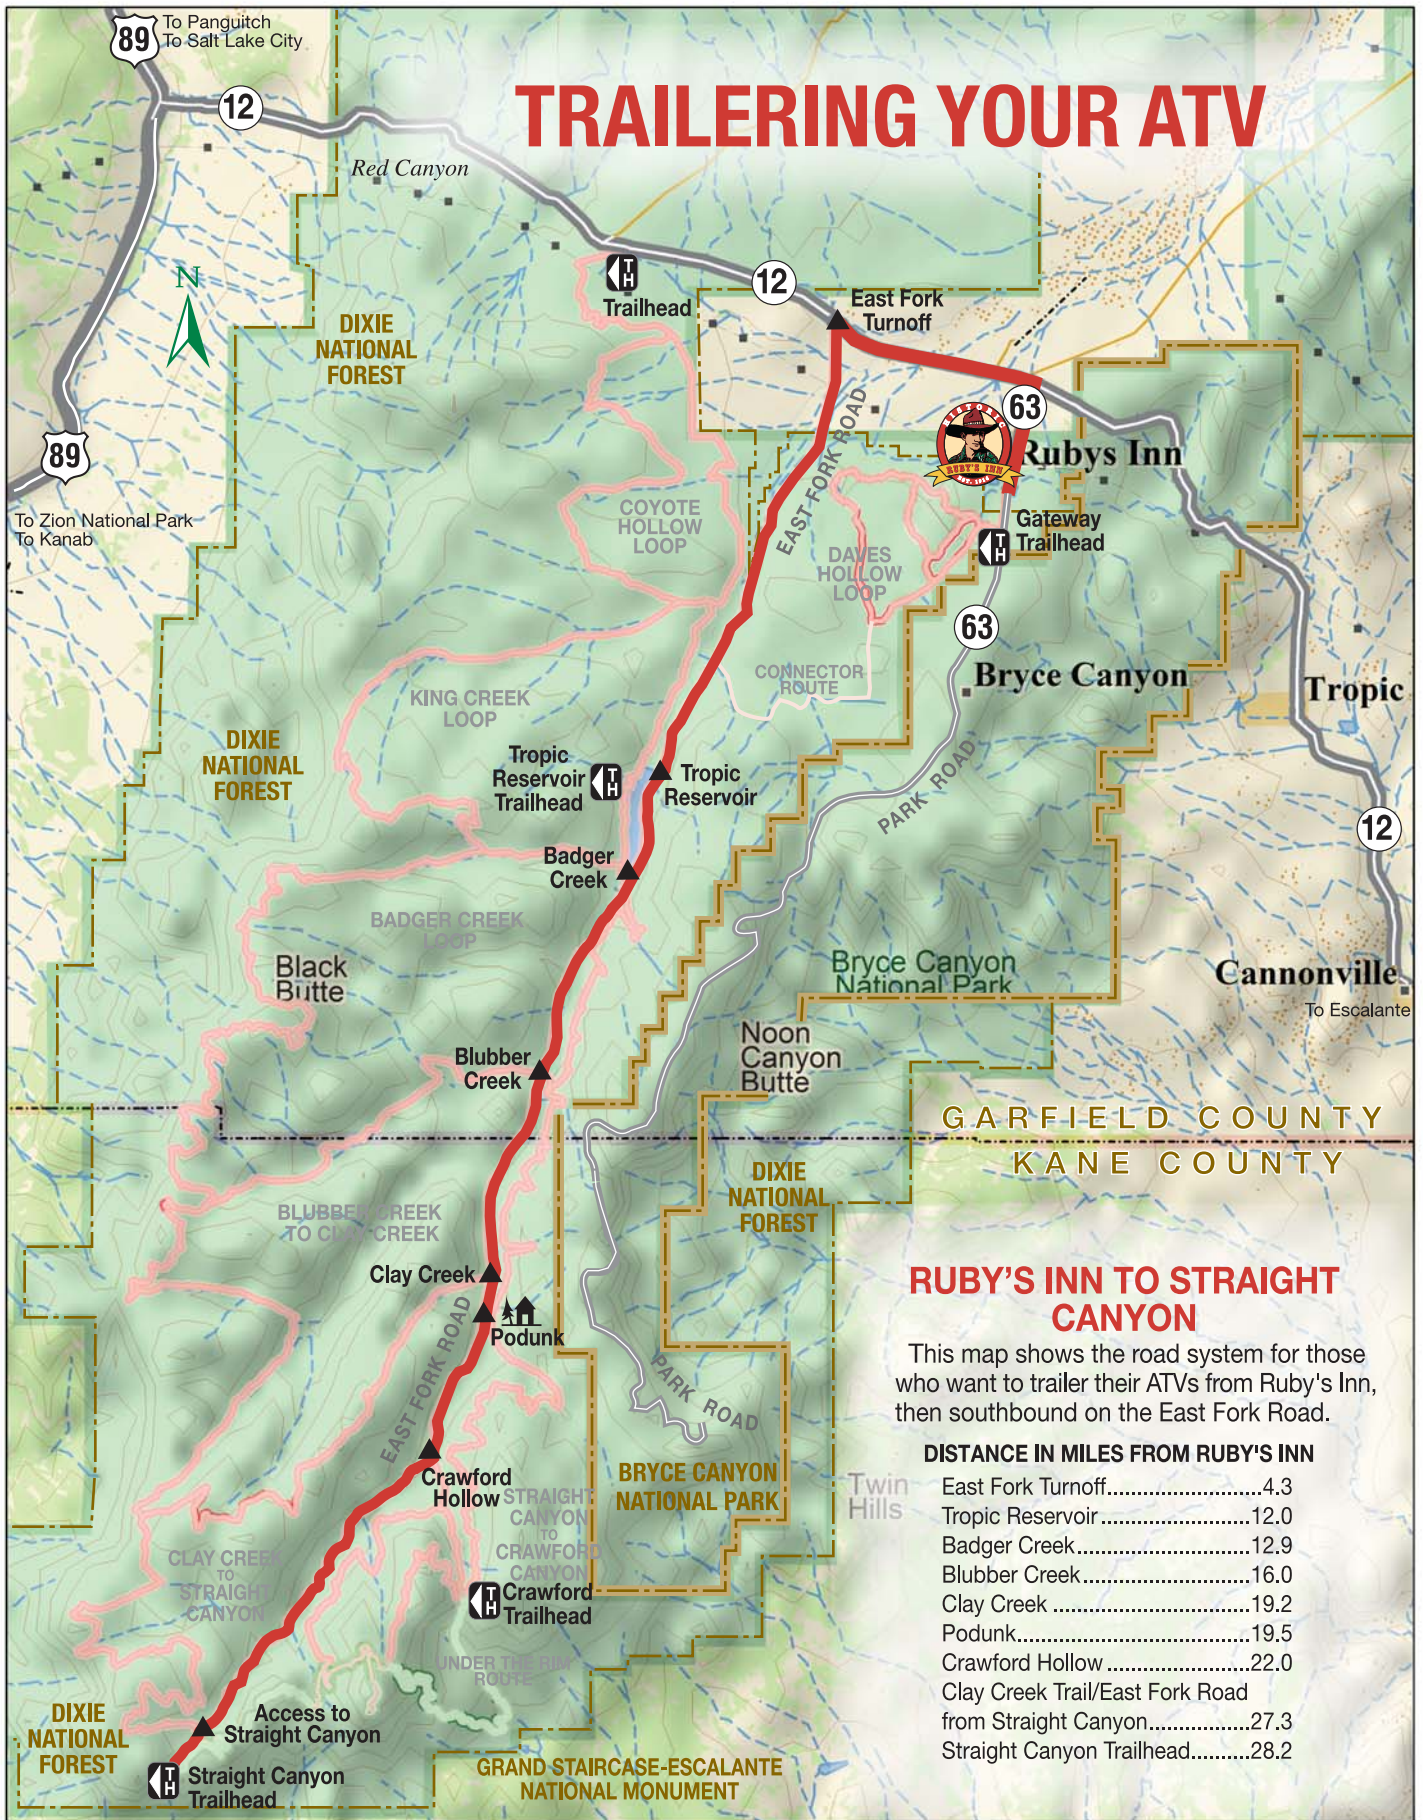

TRAILERING YOUR ATV

RUBY'S INN TO STRAIGHT CANYON

This map shows the road system for those who want to trailer their ATVs from Ruby's Inn, then southbound on the East Fork Road.

DISTANCE IN MILES FROM RUBY'S INN

East Fork Turnoff.....	4.3
Tropic Reservoir.....	12.0
Badger Creek.....	12.9
Blubber Creek.....	16.0
Clay Creek.....	19.2
Podunk.....	19.5
Crawford Hollow.....	22.0
Clay Creek Trail/East Fork Road from Straight Canyon.....	27.3
Straight Canyon Trailhead.....	28.2