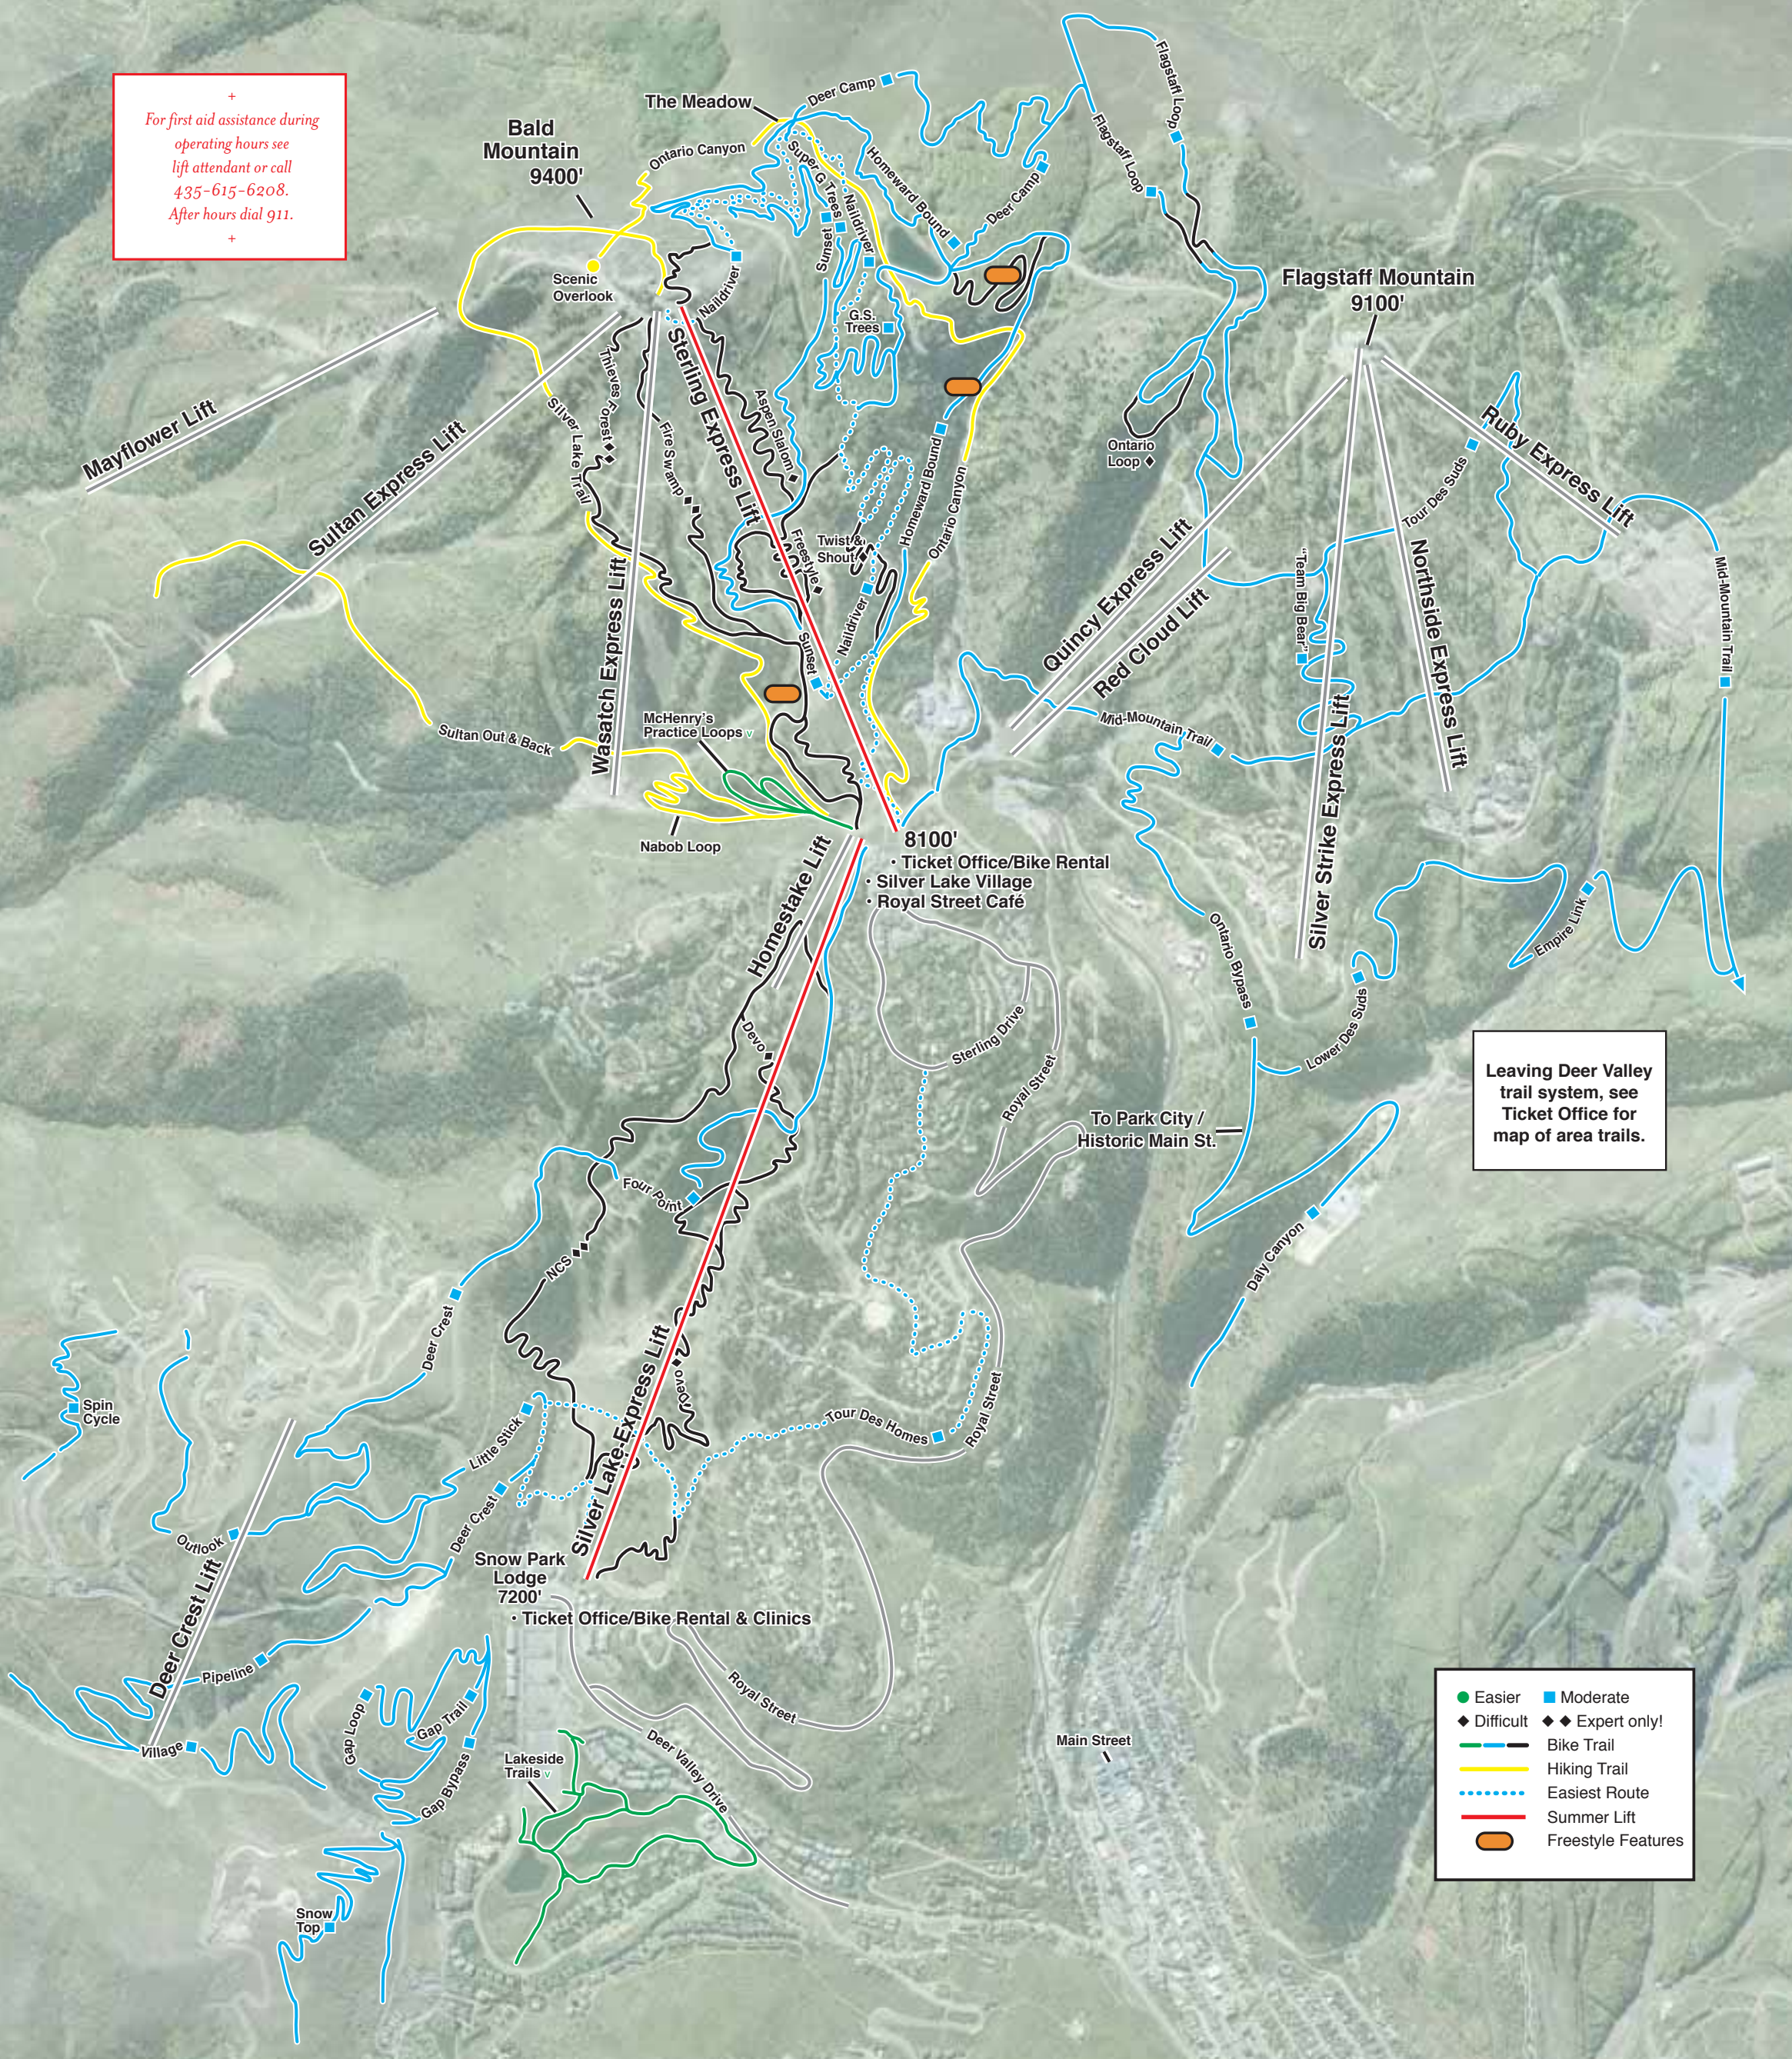

+
 For first aid assistance during
 operating hours see
 lift attendant or call
 435-615-6208.
 After hours dial 911.
 +

Leaving Deer Valley
 trail system, see
 Ticket Office for
 map of area trails.

- Easier
- Moderate
- ◆ Difficult
- ◆◆ Expert only!
- Bike Trail
- Hiking Trail
- ⋯ Easiest Route
- Summer Lift
- ▭ Freestyle Features