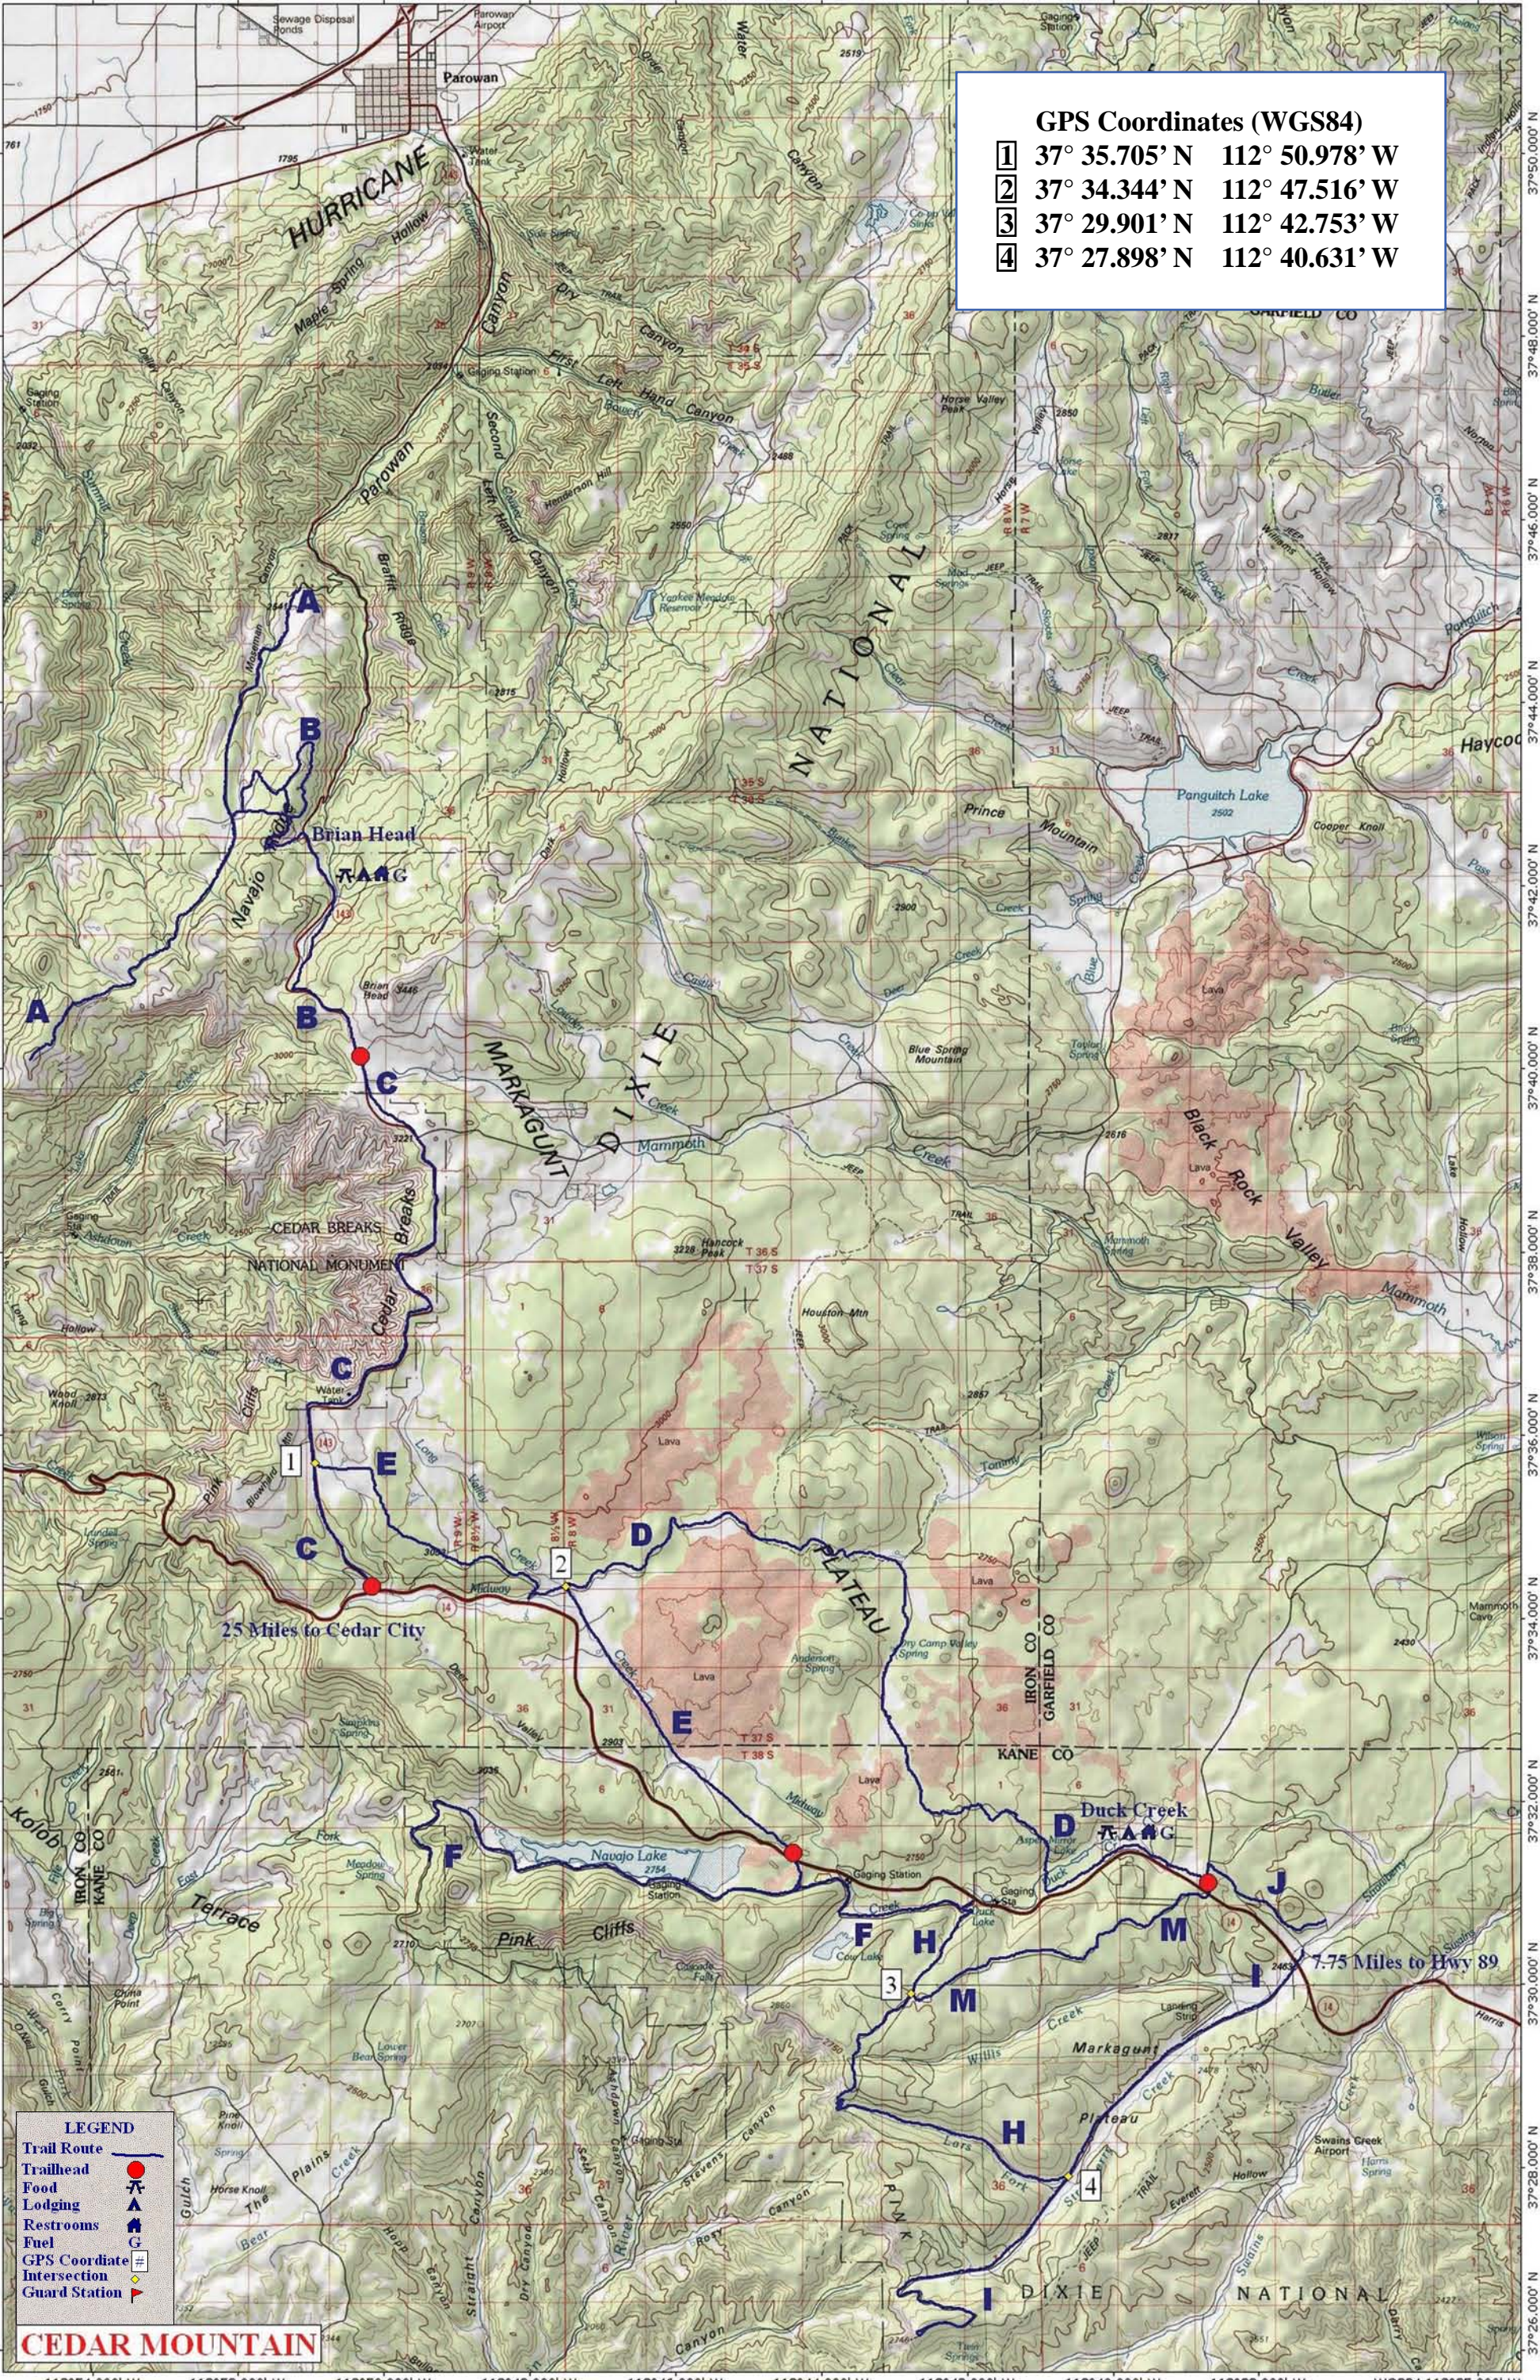

### GPS Coordinates (WGS84)

- 1 37° 35.705' N 112° 50.978' W
- 2 37° 34.344' N 112° 47.516' W
- 3 37° 29.901' N 112° 42.753' W
- 4 37° 27.898' N 112° 40.631' W

**LEGEND**

- Trail Route
- Trailhead
- Food
- Lodging
- Restrooms
- Fuel
- GPS Coordinate
- Intersection
- Guard Station

**CEDAR MOUNTAIN**