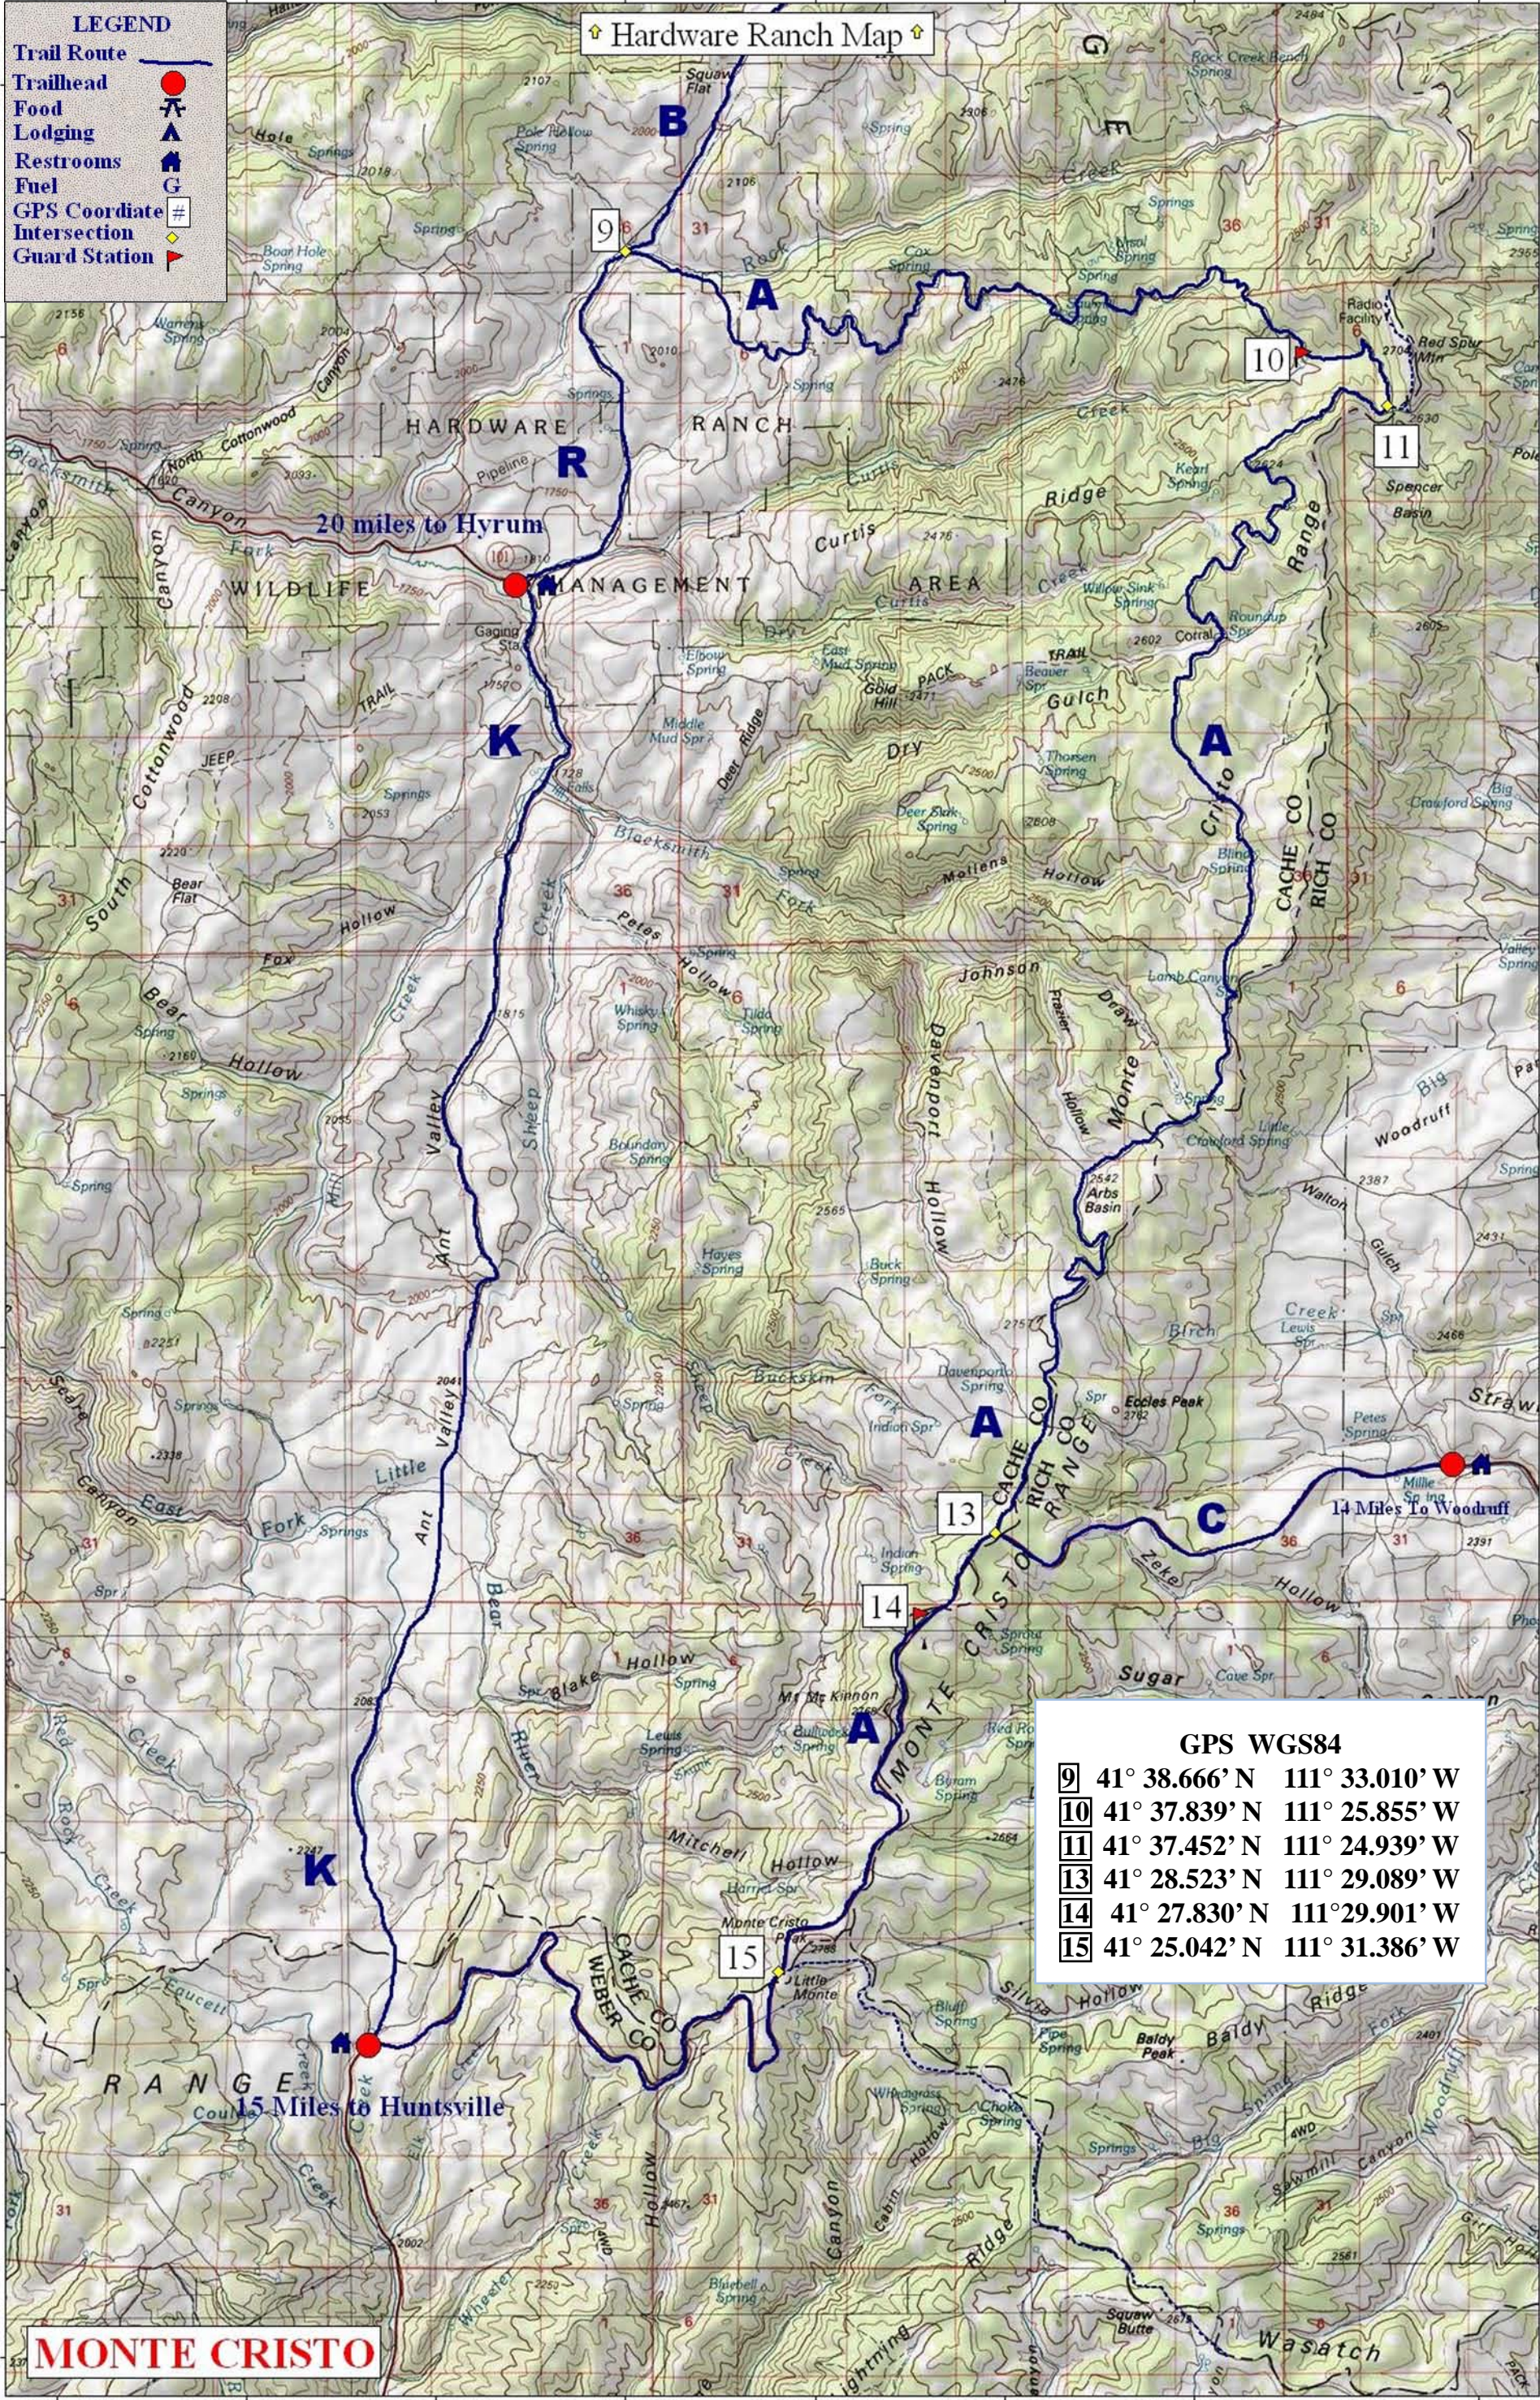

111°39.000' W 111°37.000' W 111°35.000' W 111°33.000' W 111°31.000' W 111°29.000' W 111°27.000' W WGS84 111°24.000' W

LEGEND

- Trail Route
- Trailhead
- Food
- Lodging
- Restrooms
- Fuel
- GPS Coordinate
- Intersection
- Guard Station

Hardware Ranch Map

GPS WGS84

9	41° 38.666' N	111° 33.010' W
10	41° 37.839' N	111° 25.855' W
11	41° 37.452' N	111° 24.939' W
13	41° 28.523' N	111° 29.089' W
14	41° 27.830' N	111° 29.901' W
15	41° 25.042' N	111° 31.386' W

MONTE CRISTO